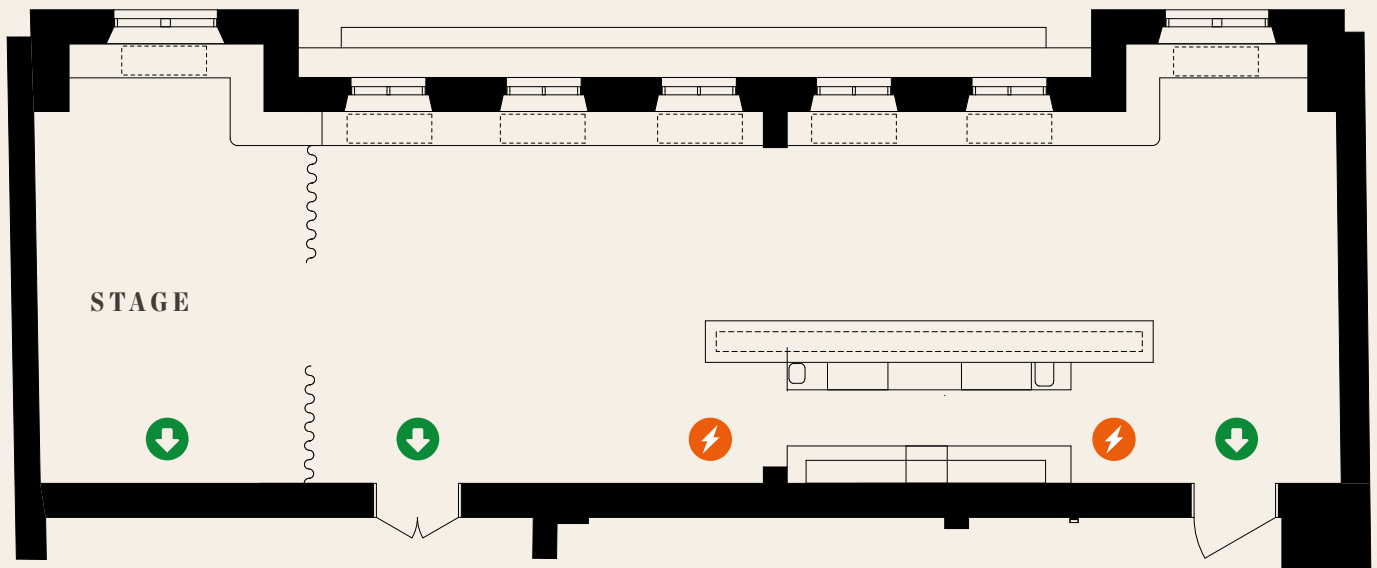

MONO

Venues:

MONO

Total floor capacity: Cocktail reception / mingle 150 pax

Total floor space: 19 X 5,4 METERS - 102,5 SQM

Stage: 3,5 X 6,5 METERS - 22,5 SQM

Height: Ceiling 3m 40cm, Stage ceiling 2m 20cm

Power: 3 phase 16 A, 1 Phase 10 A

Live PA:

-2 x bas Bose RMS215 (2x15")

-4 x top Bose Sm10 Line Array

-3 x top Bose RMU208 "Fillers"

-1 x Roland 32-channel digital mixerbord
with digital stagebox

-4 x Turbosound 12" monitors

Tech spec:

-3 x base Bose RMS215 (2x15")