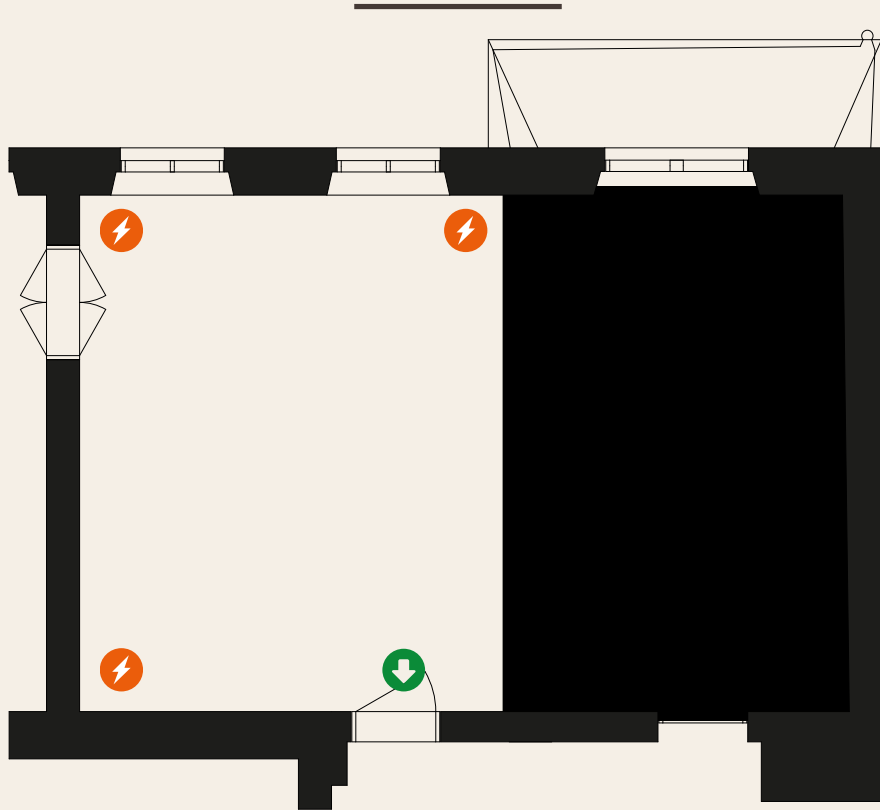

# MIRROR ROOM

Indulge an exclusive meal in our charming private dining room with a unique mirror table

Venue:

## MIRROR ROOM

5,4 X 4,3 METERS - 23 SQM

Capacity:

-

-

8

-

-