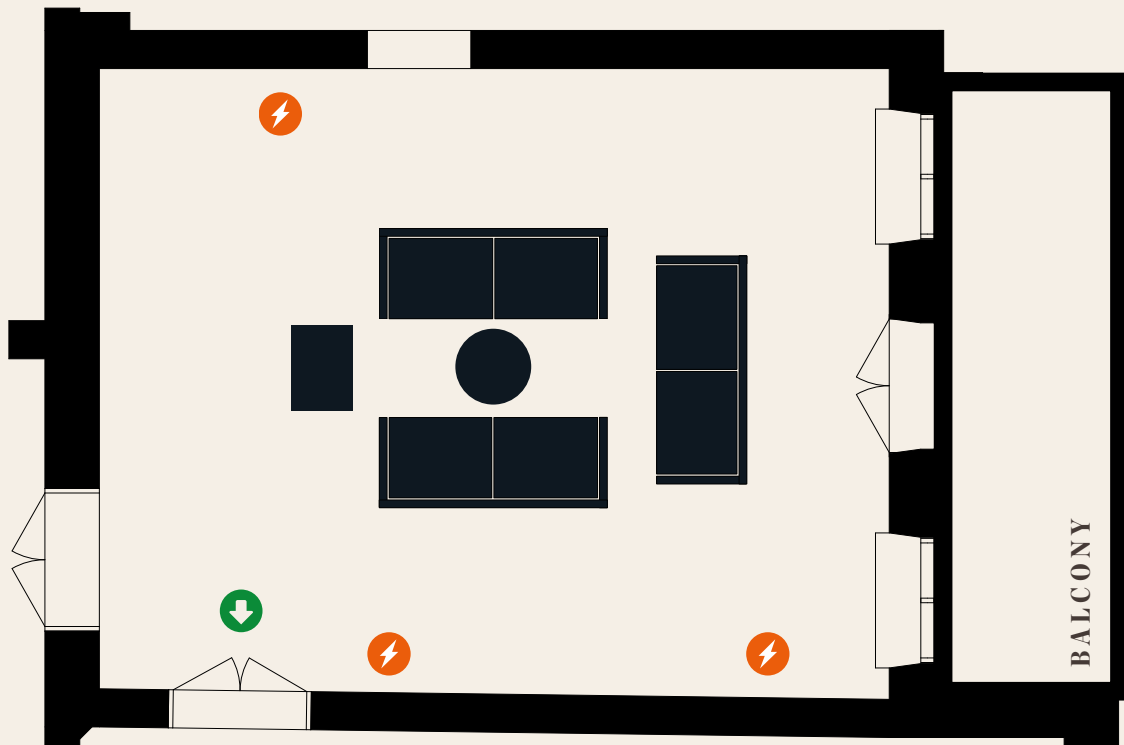

LIVING ROOM

Our beautiful red lounge for cocktail receptions