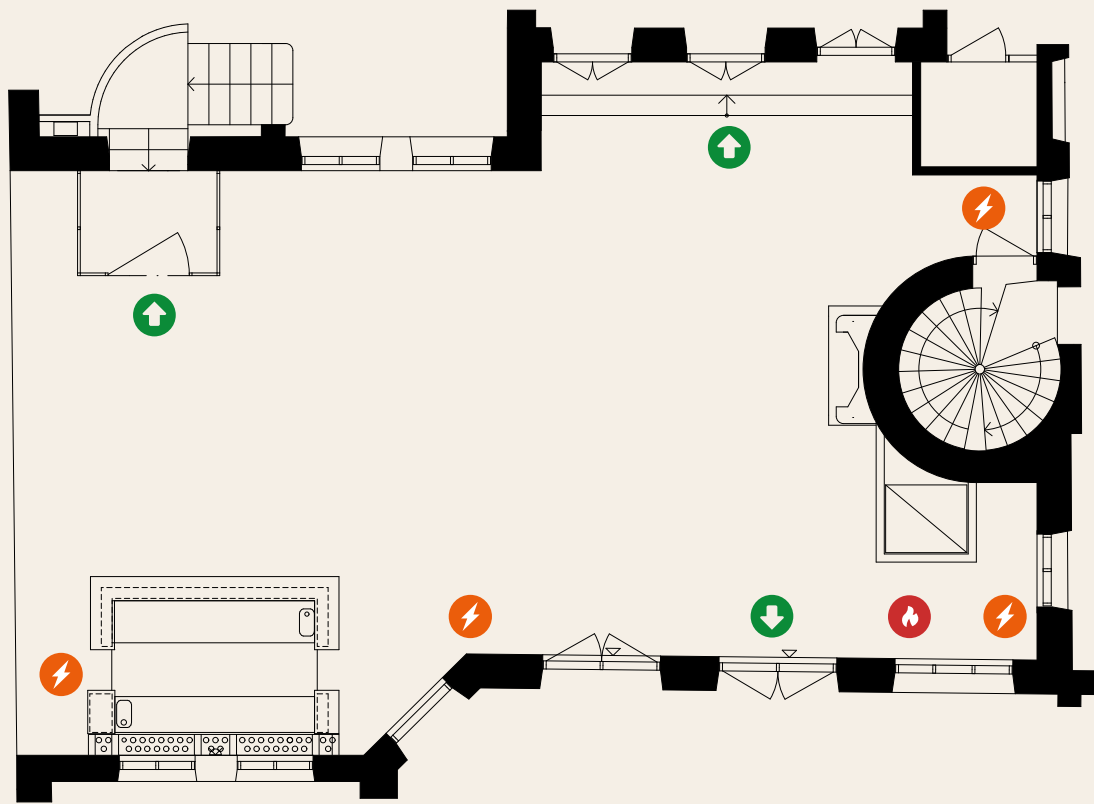

COURTYARD

Venues:

COURTYARD

Total floor capacity: Cocktail reception / mingle 250 pax

Total floor space: 11,8 X 8,9 METERS - 105 SQM

Height: Ceiling 3m 20cm

Power: 3 phase 16 A, 1 Phase 10 A

Rollaway ceiling: Covered area 70 sqm

Live PA:

1 x Pioneer DJM-850 mixer

2 x Pioneer XDJ-1000mk2

8 x top Bose 802II

1 x bas MB24 (2x12")

1 x bas MB12 bas (12")

BERNIE'S
Innergården

BOOKING & INQUIRIES

FOR EVENT AND MEETING REQUESTS: EVENT@STUREPLANSGRUPPEN.SE