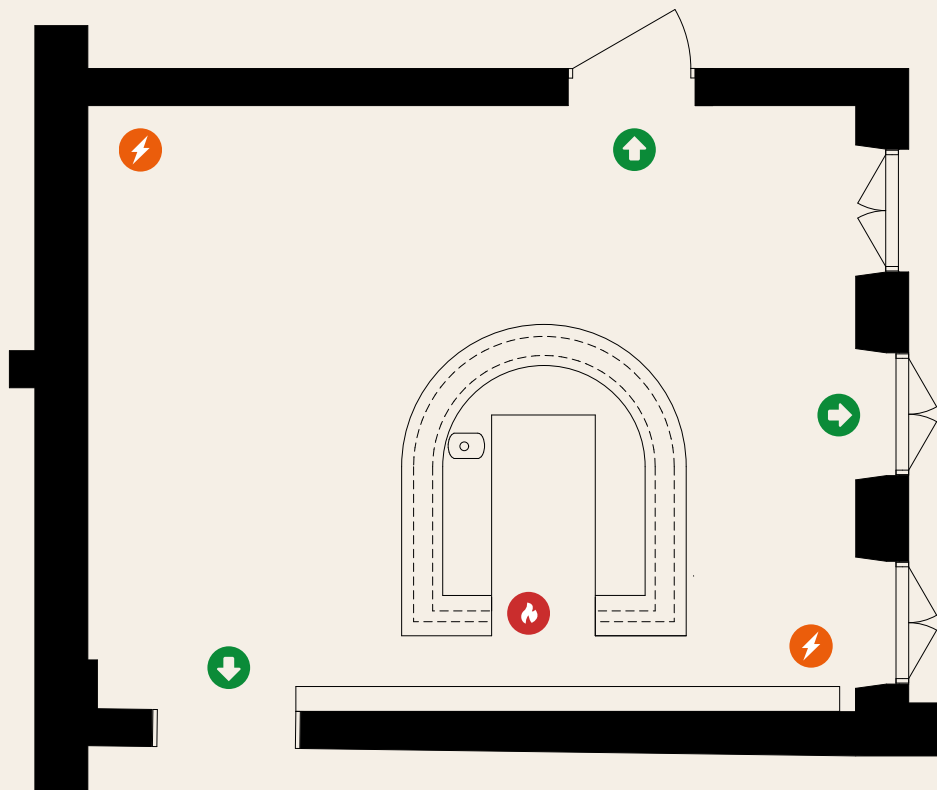

COCO

Venues:

COCO

Total floor capacity: Cocktail reception / mingle 50 pax

Total floor space: 7,3 X 5,4 METERS - 39,5 SQM

Height: Ceiling 3m 40cm

Power: 3 phase 16 A, 1 Phase 10 A

Tech spec:

-2 x top Bose RMU208

-1 x base Bose RMS215 (2x15")

-1 base Bose RMS215

-2 top Bose RMU208

 Electrical power  Emergency exit  Fire extinguisher

BOOKING & INQUIRIES

FOR EVENT AND MEETING REQUESTS: EVENT@STUREPLANSGRUPPEN.SE