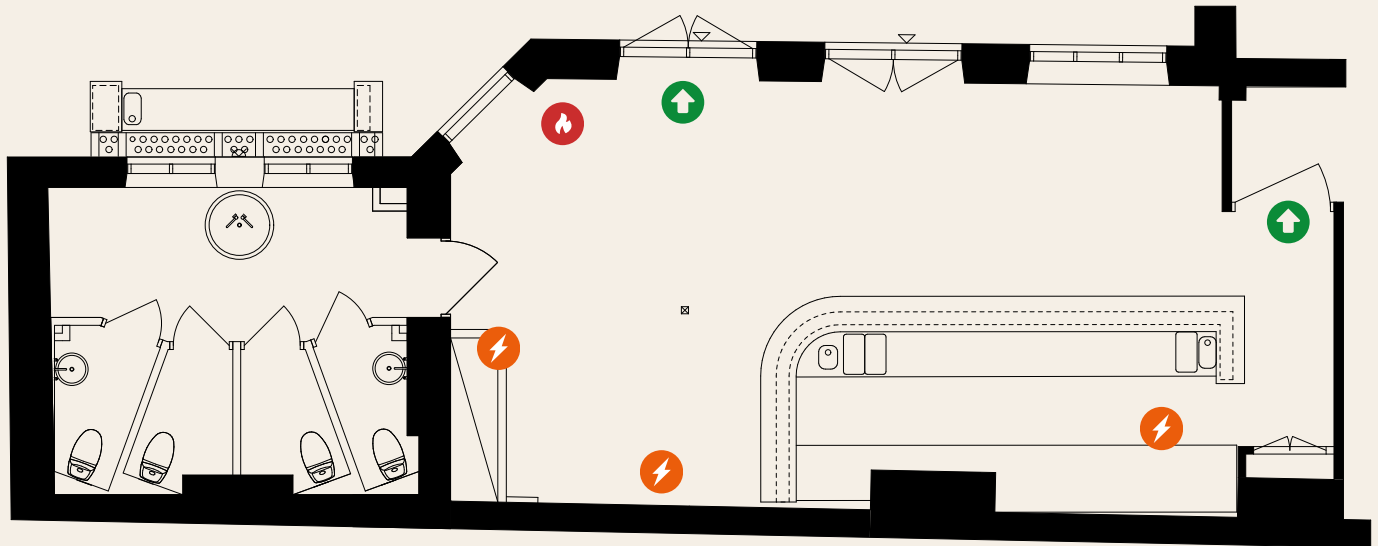

## Venues:

### BERNIE'S

**Total floor capacity:** Cocktail reception / mingle 50 pax

**Total floor space:** 10 X 5,9 METERS - 59 SQM

**Height:** Ceiling 3m 40cm

**Power:** 3 phase 16 A, 1 Phase 10 A