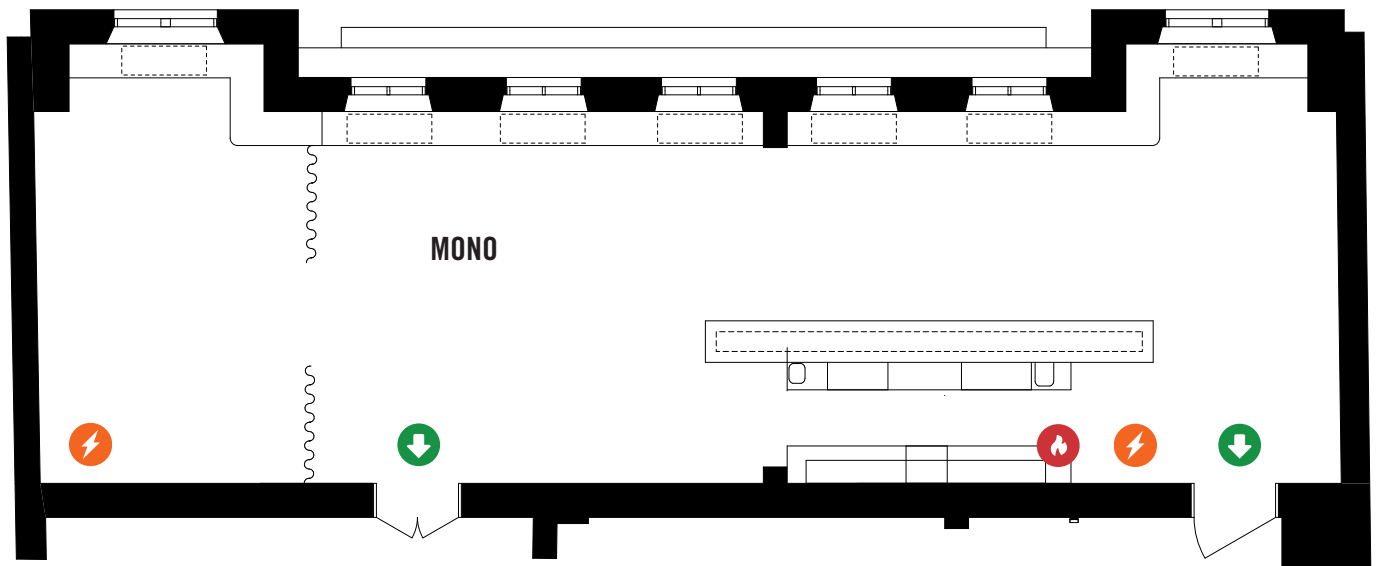

The EVENT VENUES

MONO

The perfect venue for larger groups and live performances. With a stage, superb surround system and light, this is where you want to host your next event.

MONO

Venues:

MONO

Total floor capacity: Cocktail reception / mingle 150 pax

Total floor space: 105 sqm

Height: Ceiling 3m 20cm, Stage ceiling 2m 20cm

Power: 3 phase 16 A, 1 Phase 10 A

Tech spec:

- 3 x base Bose RMS215 (2x15")
- 4 x top Bose RMU208
- 7 x top Bose RMU105
- 1 x Microphone Sure SM58 with cord
- 1 x Pioneer DJM-850 Mixer,
- 2 x Pioneer XDJ-1000mk2

Live PA:

- 2 x bas Bose RMS215 (2x15")
- 4 x top Bose Sm10 Line Array
- 3 x top Bose RMU208 "Fillers"
- 1 x Roland 32-channel digital mixerbord with digital stagebox
- 4 x Turbosound 12" monitors

 Electrical power  Emergency exit  Fire extinguisher