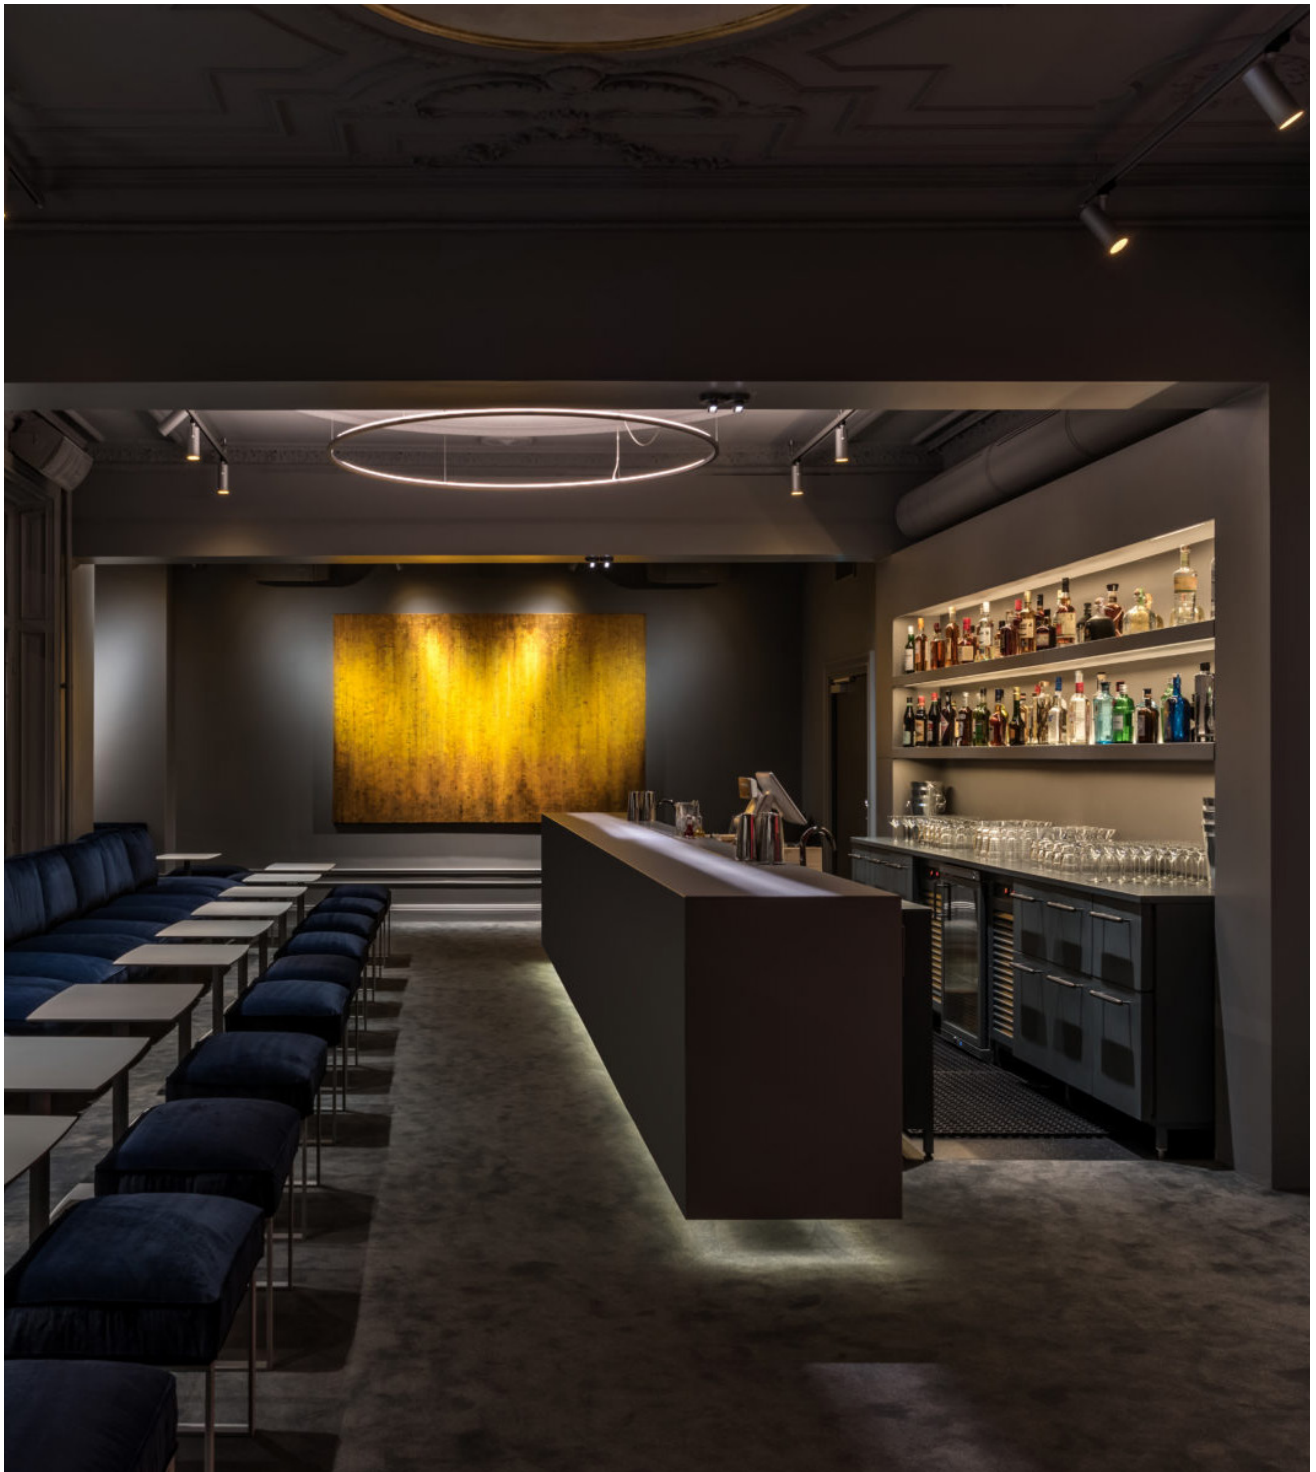

The EVENT VENUES

MONO

The perfect venue for larger groups and live performances. With a stage, superb surround system and light, this is where you want to host your next event.

MONO

Venues:

MONO

Total floor capacity: Cocktail reception / mingle 150 pax

Total floor space: 105 sqm

Height: Ceiling 3m 20cm, Stage ceiling 2m 20cm

Power: 3 phase 16 A, 1 Phase 10 A

Tech spec:

- 3 x base Bose RMS215 (2x15")
- 4 x top Bose RMU208
- 7 x top Bose RMU105
- 1 x Microphone Sure SM58 with cord
- 1 x Pioneer DJM-850 Mixer,
- 2 x Pioneer XDJ-1000mk2