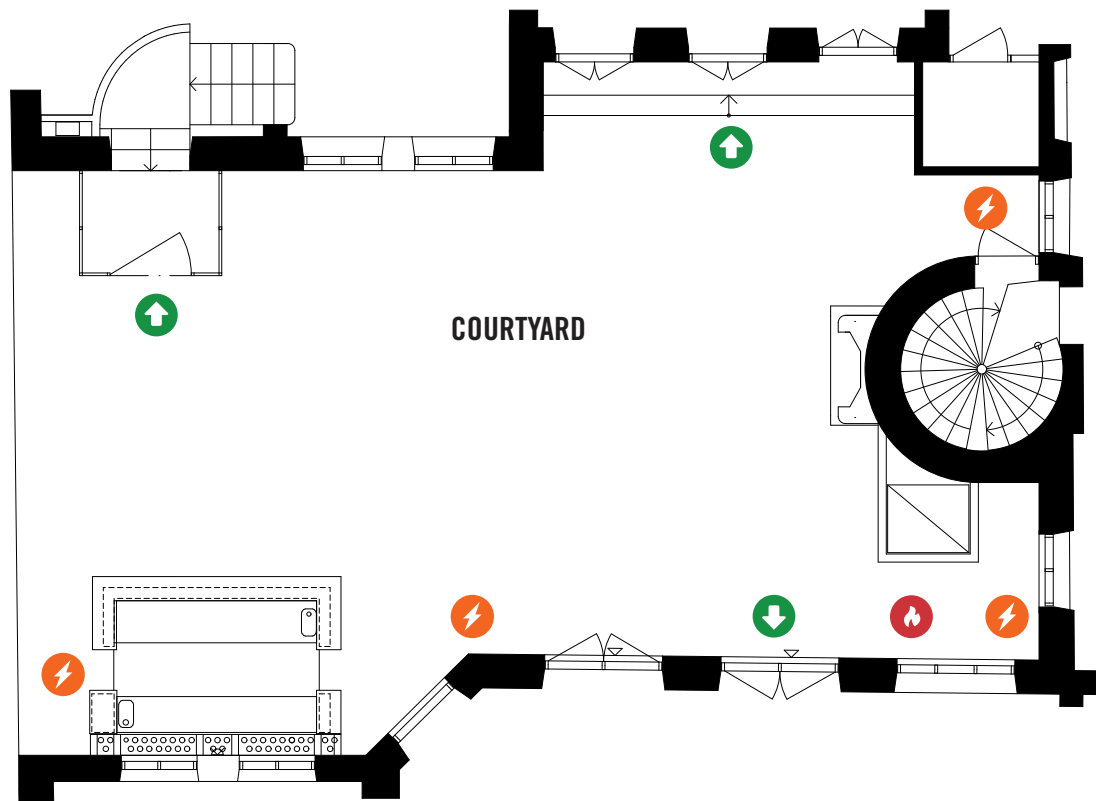

COURTYARD

Venues:

COURTYARD

Total floor capacity: Cocktail reception / mingle 250 pax

Power: 3 phase 16 A, 1 Phase 10 A

Live PA:

1 x Pioneer DJM-850 mixer

2 x Pioneer XDJ-1000mk2

8 x top Bose 802II

1 x bas MB24 (2x12")

1 x bas MB12 bas (12")

Electrical power Emergency exit Fire extinguisher