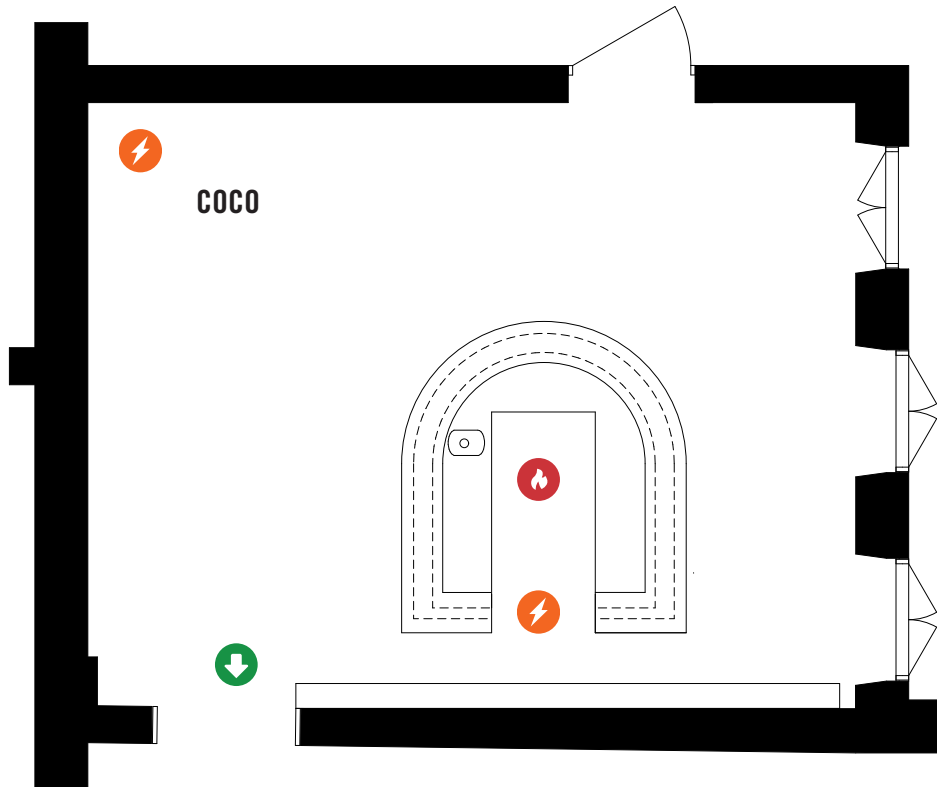

The
EVENT VENUES

COCO

This lovely intimate bar features a bar in the middle and direct access to the courtyard.

COCO

Venues:

COCO

Total floor capacity: Cocktail reception / mingle 50 pax

Power: 3 phase 16 A, 1 Phase 10 A

Tech spec:

-2 x top Bose RMU208

-1 x base Bose RMS215 (2x15")

-1 base Bose RMS215

-2 top Bose RMU208

 Electrical power  Emergency exit  Fire extinguisher

COCO
NOSH AND CHOW