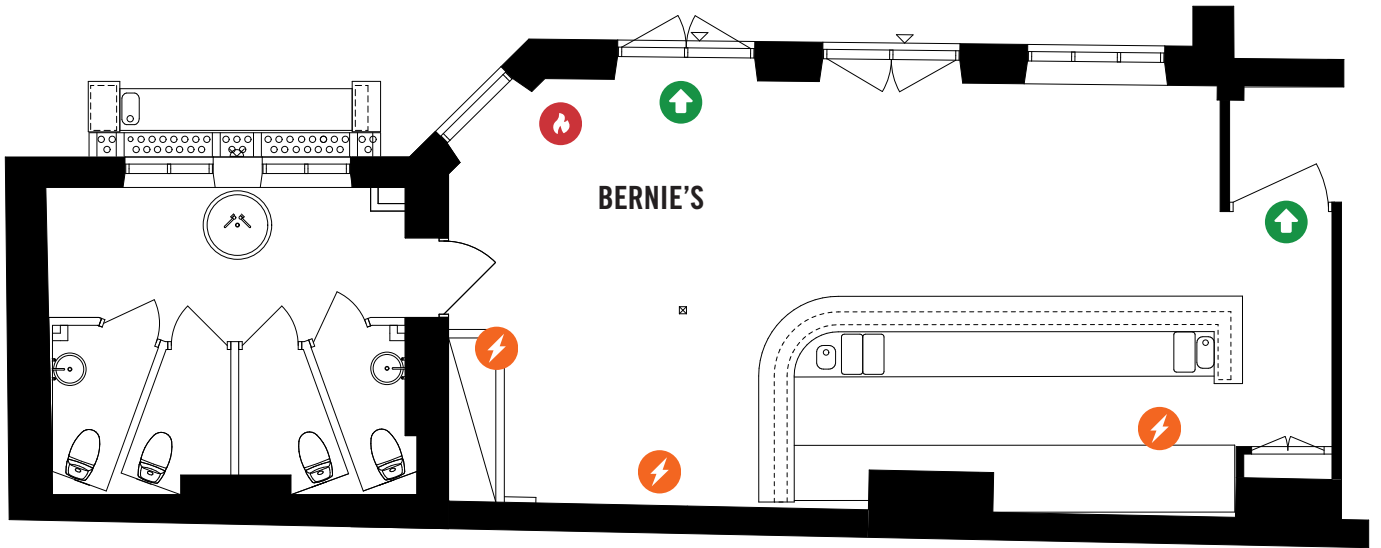

The
EVENT VENUES

BERNIE'S

Our second largest bar are designed to give you that club feeling regardless of time and weekday.

BERNIE'S

Venues:

BERNIE'S

Total floor capacity: Cocktail reception / mingle 80 pax